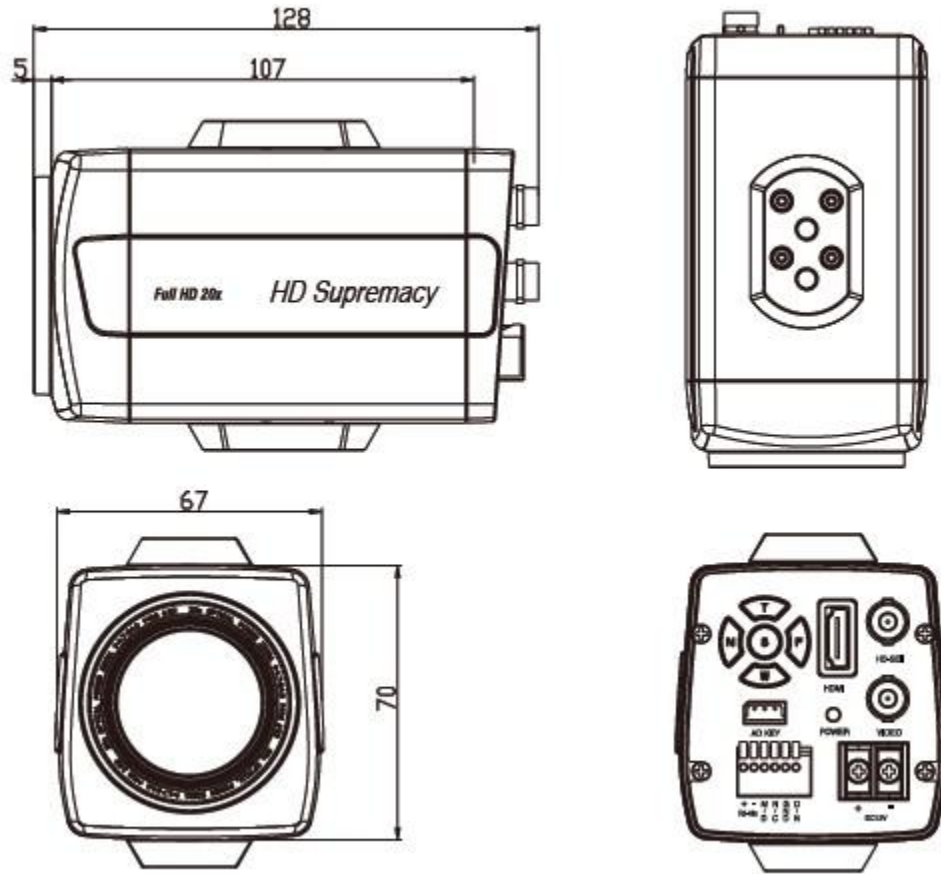

Dimensions

Dimensions

Unit: mm

Al Sabeh

Phone: 714-296-5768, Fax: 858-613-1815

Visions Connection

11409 West Bernardo Court, San Diego, Ca. 92127

Al@visionsconnection.com

www.Visionsconnection.com