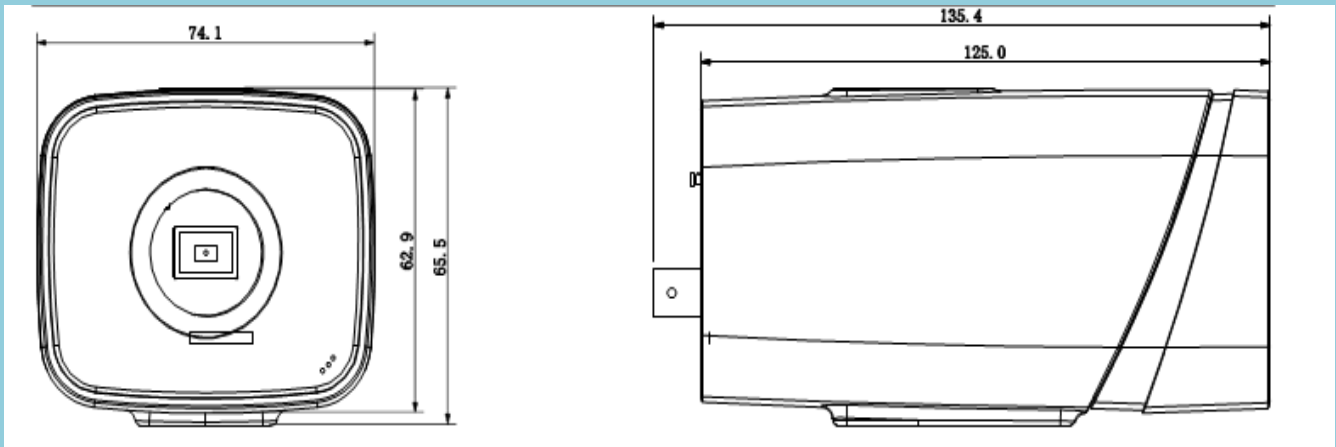

Dimensions

Al SabeH

Phone: 714-296-5768, Fax: 858-613-1815

Visions Connection

11409 West Bernardo Court, San Diego, Ca. 92127

Al@visionsconnection.com

www.Visionsconnection.com